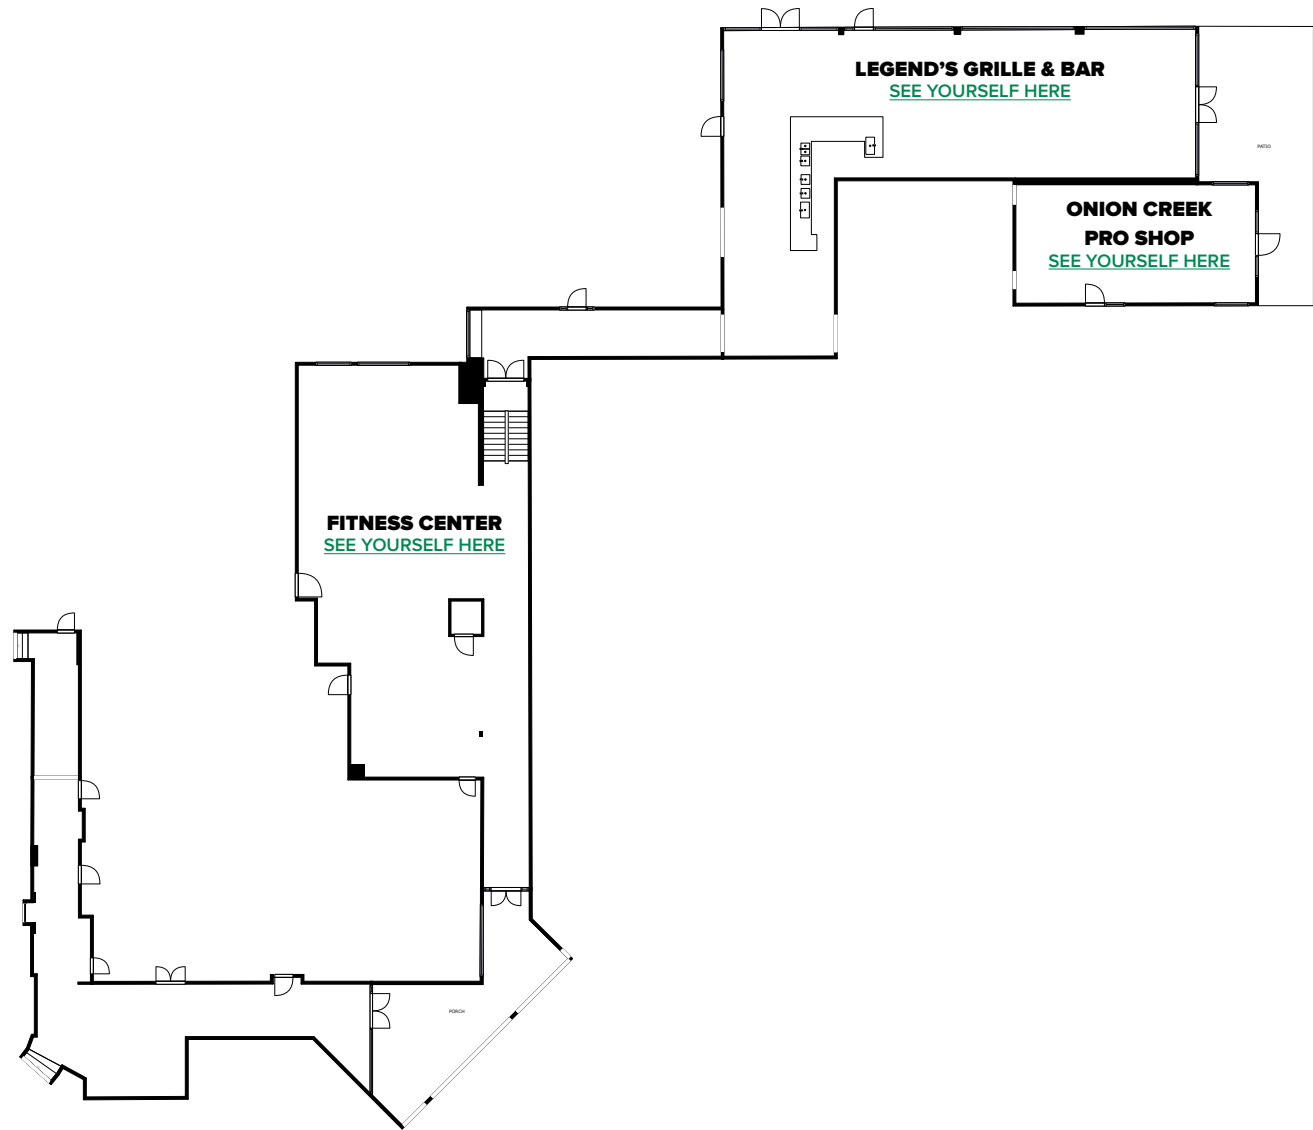

GROSS INTERNAL AREA

FLOOR 1: 7626 sq. ft, 709 m2

FLOOR 2: 7441 sq. ft, 691 m2

TOTAL: 15067 sq. ft, 1400 m2

SIZES AND DIMENSIONS ARE APPROXIMATE, ACTUAL MAY VARY.

EVENT SPACE

Onion Creek Club offers elegant choices for events of all sizes and types, ranging from lavish weddings and business meetings to tournament banquets, luncheons, wedding party functions and fundraising events.

onioncreekclub.com

PHONE

(512) 282-2150

RECEIVE MORE INFORMATION

[CLICK HERE](#)

EVENT SPACE CAPACITIES

FLOOR 1

MAIN ROOM

Banquet: 144
Reception: 200
Theatre/Ceremony: 200
Conference Style: NA
Classroom: 120
U-Shape: 2

DEMARET ROOM

Banquet: 56
Reception: 120
Theatre/Ceremony: 100
Conference Style: NA
Classroom: 50
U-Shape: 25

PRIVATE DINING ROOM

Banquet: 32
Reception: 50
Theatre/Ceremony: 50
Conference Style: 25
Classroom: 30
U-Shape: 20

Onion Creek Club

onioncreekclub.com

CLUB ADDRESS

2510 ONION CREEK PARKWAY
AUSTIN, TX 78747

PHONE