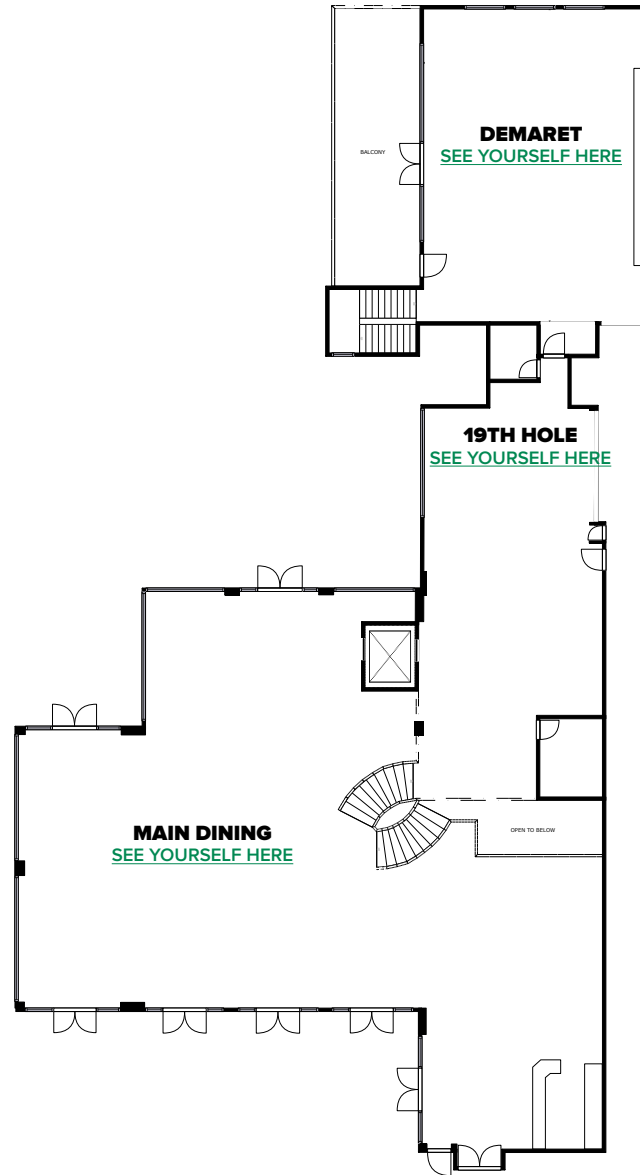

Banquet: 144
Reception: 200
Theatre/Ceremony: 200
Conference Style: NA
Classroom: 120
U-Shape: 2

DEMARET ROOM

Banquet: 56
Reception: 120
Theatre/Ceremony: 100
Conference Style: NA
Classroom: 50
U-Shape: 25

PRIVATE DINING ROOM

Banquet: 32
Reception: 50
Theatre/Ceremony: 50
Conference Style: 25
Classroom: 30
U-Shape: 20

Onion Creek Club

onioncreekclub.com

CLUB ADDRESS

2510 ONION CREEK PARKWAY
AUSTIN, TX 78747

PHONE

(512) 282-2150

RECEIVE MORE INFORMATION

[CLICK HERE](#)

ARCIS GOLF

FLOOR 2

CLUB ADDRESS
2510 ONION CREEK PARKWAY
AUSTIN, TX 78747

onioncreekclub.com

PHONE
(512) 282-2150